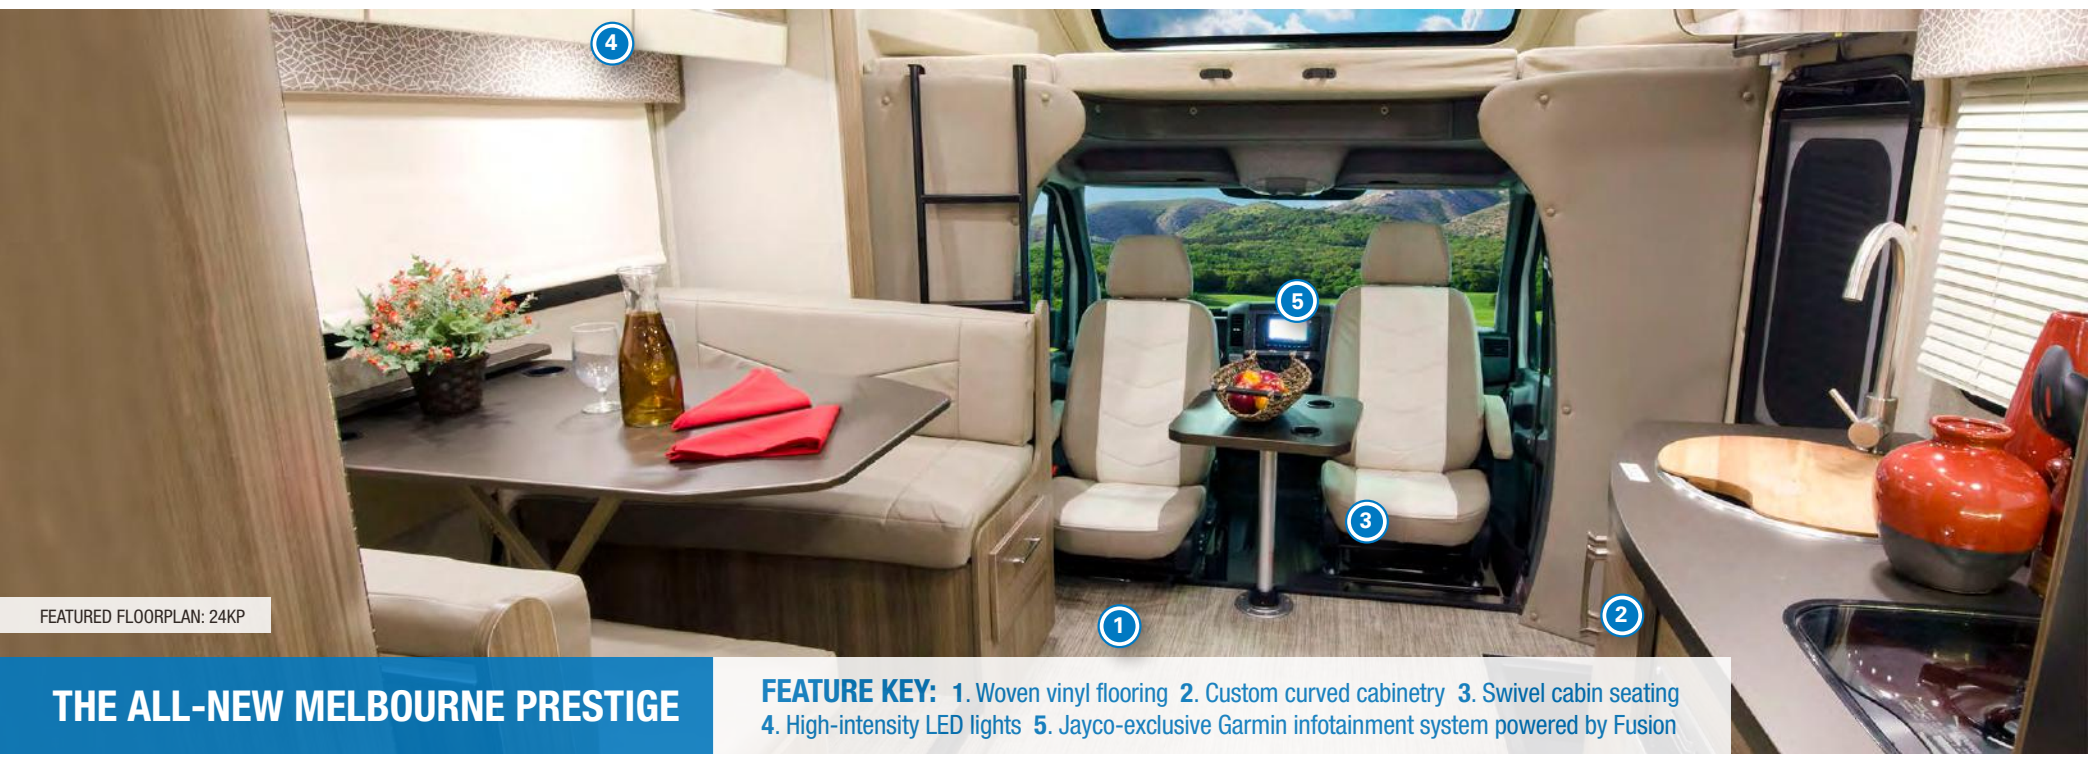

FEATURED FLOORPLAN: 24KP

THE ALL-NEW MELBOURNE PRESTIGE

FEATURE KEY: 1. Woven vinyl flooring 2. Custom curved cabinetry 3. Swivel cabin seating 4. High-intensity LED lights 5. Jayco-exclusive Garmin infotainment system powered by Fusion