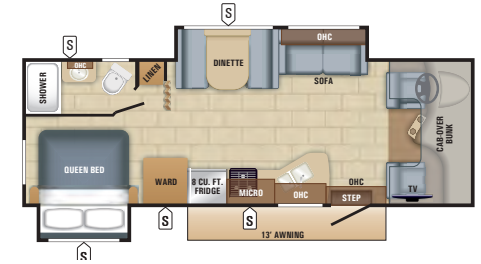

GLASS TILE KITCHEN BACKSPLASH

29KX BEDROOM

STAINLESS STEEL BATHROOM SINK

REDHAWK FLOORPLANS

REDHAWK | 22J (FORD® CHASSIS)

REDHAWK | 25R (FORD CHASSIS)

REDHAWK | 26X1 (CHEVROLET® CHASSIS)

REDHAWK | 26XD (FORD CHASSIS)