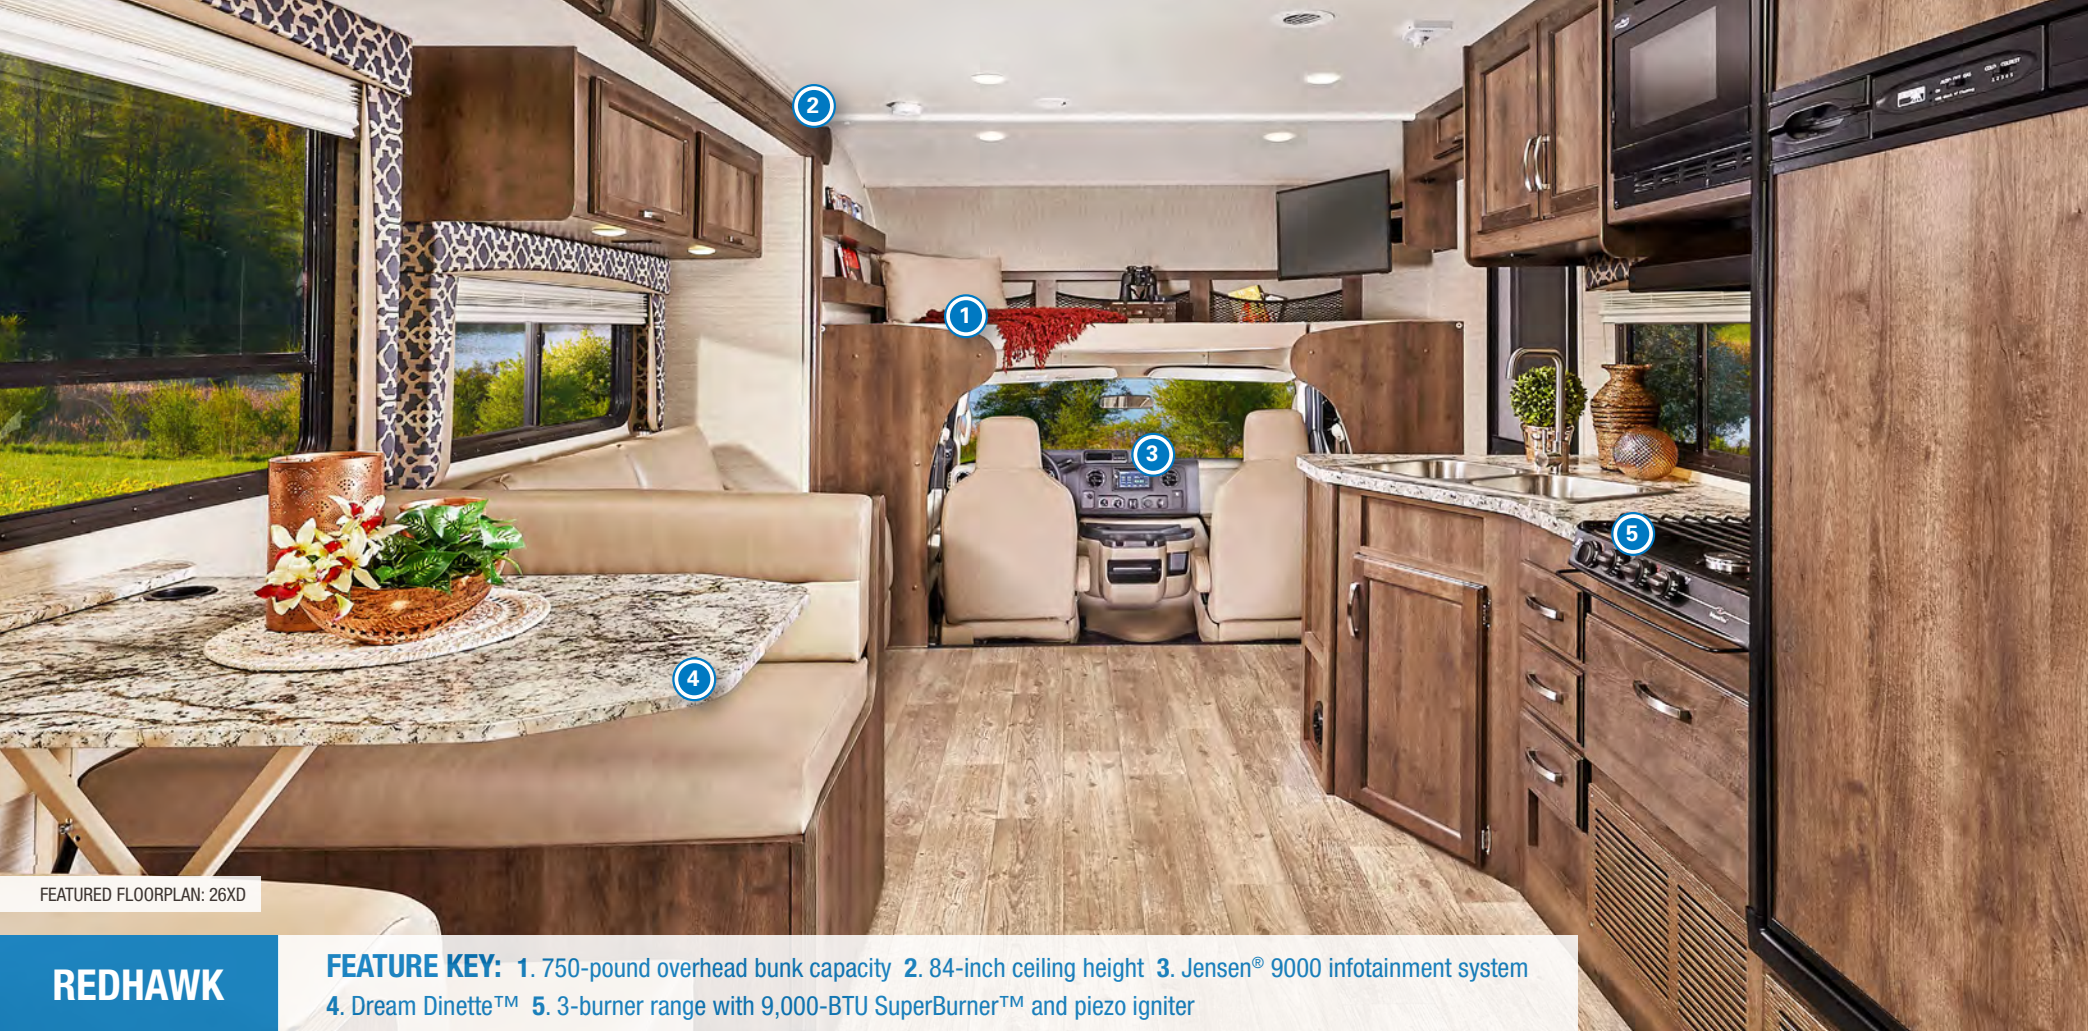

FEATURED FLOORPLAN: 26XD

REDHAWK

FEATURE KEY: 1. 750-pound overhead bunk capacity 2. 84-inch ceiling height 3. Jensen® 9000 infotainment system
4. Dream Dinette™ 5. 3-burner range with 9,000-BTU SuperBurner™ and piezo igniter