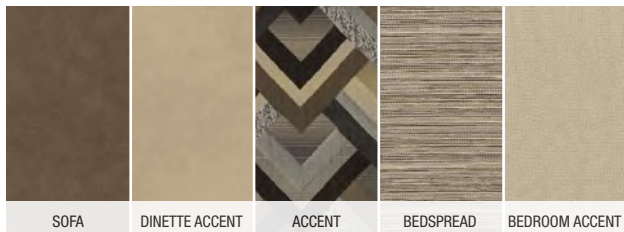

REDHAWK INTERIOR DÉCOR

ALBANY

CHAMBRAY

NANTUCKET

FEATURED FLOORPLAN: 29MV

GREYHAWK

FEATURE KEY: 1. High-intensity, recessed LED ceiling lights 2. Tri-fold sofa (select models) 3. Pullout countertop extension 4. Queen-size bed with bedspread