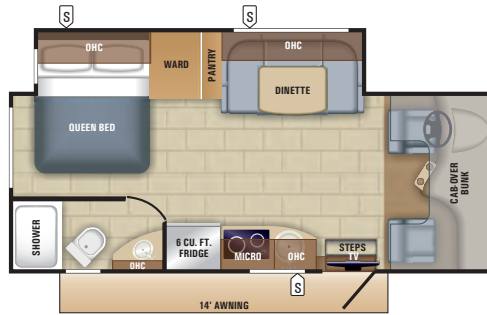

MELBOURNE FLOORPLANS

MELBOURNE | 24K

MELBOURNE | 24L

MELBOURNE PRESTIGE FLOORPLANS

MELBOURNE PRESTIGE | 24KP

MELBOURNE PRESTIGE | 24LP

MELBOURNE SPECS

MODELS		DIMENSIONS					TANKS (GALS.)		
MODEL	FLOORPLAN	EXTERIOR LENGTH	EXTERIOR WIDTH	EXTERIOR HEIGHT (WITH A/C)	INTERIOR HEIGHT	WHEEL BASE	FRESH WATER CAPACITY (INCLUDES WATER HEATER)	GREY WASTE WATER CAPACITY	BLACK WASTE WATER CAPACITY
MELBOURNE	24K	25' 2"	94"	11' 5"	83"	170"	49	32	32
MELBOURNE	24L	25' 2"	94"	11' 5"	83"	170"	49	32	32
MELBOURNE PRESTIGE	24KP	25' 2"	96"	10' 11"	80"	170.3"	49	31	31
MELBOURNE PRESTIGE	24LP	25' 2"	96"	10' 11"	80"	170.3"	49	31	31