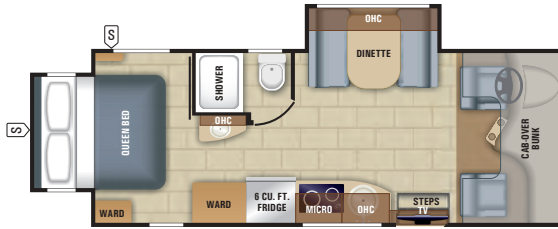

MELBOURNE FLOORPLANS

MELBOURNE | 24K