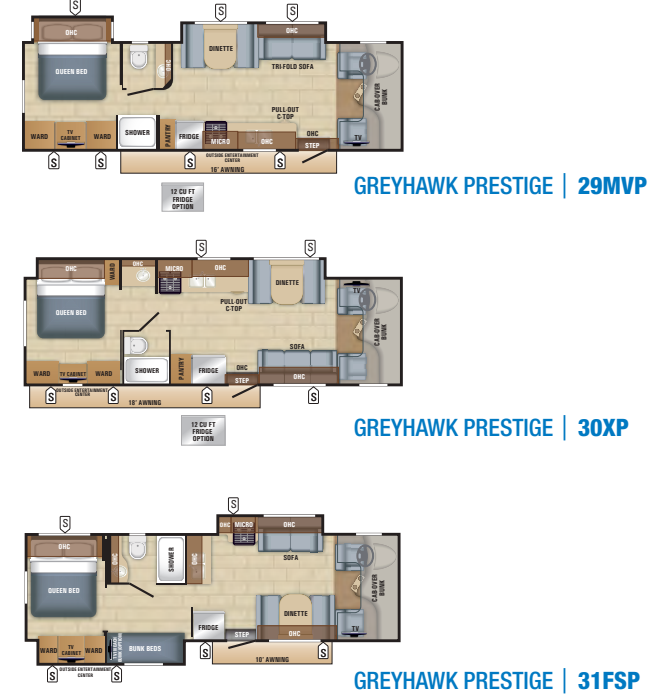

GREYHAWK PRESTIGE FLOORPLANS

GREYHAWK AND GREYHAWK PRESTIGE SPECS

MODELS		DIMENSIONS					TANKS (GALS.)		
MODEL	FLOORPLAN	EXTERIOR LENGTH	EXTERIOR WIDTH	EXTERIOR HEIGHT (WITH A/C)	INTERIOR HEIGHT	WHEEL BASE	FRESH WATER CAPACITY (INCLUDES WATER HEATER)	GREY WASTE WATER CAPACITY	BLACK WASTE WATER CAPACITY
GREYHAWK	26Y	28' 8"	100"	11' 6"	84"	223"	53	41	32
	29ME	32' 7"	100"	11' 6"	84"	223"	53	41	31
	29MV	32' 7"	100"	11' 6"	84"	223"	53	41	32
	29W	32' 6"	100"	11' 6"	84"	223"	49.5	41	32
	30X	32' 6"	100"	11' 6"	84"	223"	53	41	31
	31DS	32' 6"	100"	11' 6"	84"	223"	53	41	31
	31FS	32' 7"	100"	11' 6"	84"	223"	53	41	32
GREYHAWK PRESTIGE	29MVP	32' 6"	100"	11' 6"	84"	223"	53	41	32
	30XP	32' 6"	100"	11' 6"	84"	223"	53	41	31
	31FSP	32' 6"	100"	11' 6"	84"	223"	53	41	32