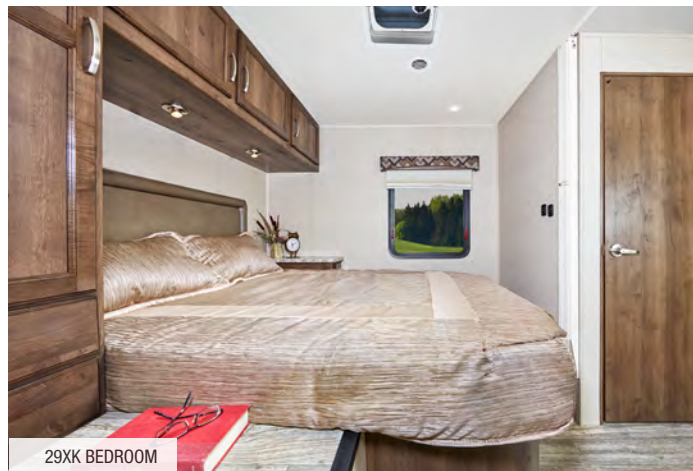

STAINLESS STEEL BATHROOM SINK

29KX BEDROOM