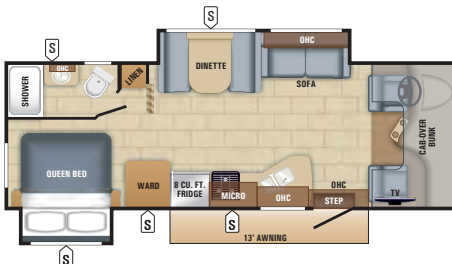

GLASS TILE KITCHEN BACKSPLASH

29KX BEDROOM

STAINLESS STEEL BATHROOM SINK

REDHAWK FLOORPLANS

REDHAWK | 22J (FORD® CHASSIS)

REDHAWK | 25R (FORD CHASSIS)

REDHAWK | 26X1 (CHEVROLET® CHASSIS)

REDHAWK | 26XD (FORD CHASSIS)