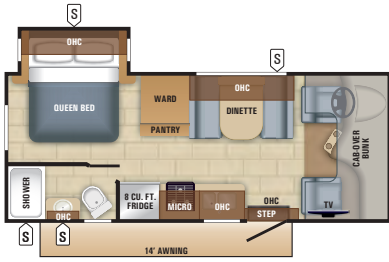

GLASS TILE KITCHEN BACKSPLASH

29KX BEDROOM

STAINLESS STEEL BATHROOM SINK

REDHAWK FLOORPLANS

REDHAWK | 22J (FORD® CHASSIS)

REDHAWK | 25R (FORD CHASSIS)

REDHAWK | 26X1 (CHEVROLET® CHASSIS)

REDHAWK | 26XD (FORD CHASSIS)