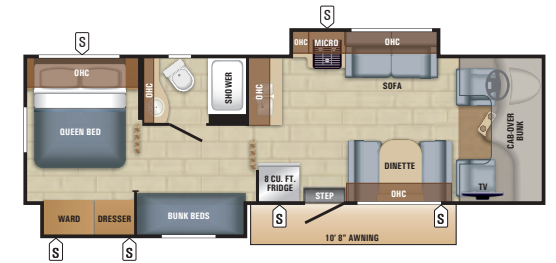

REDHAWK | 31XL (FORD CHASSIS)