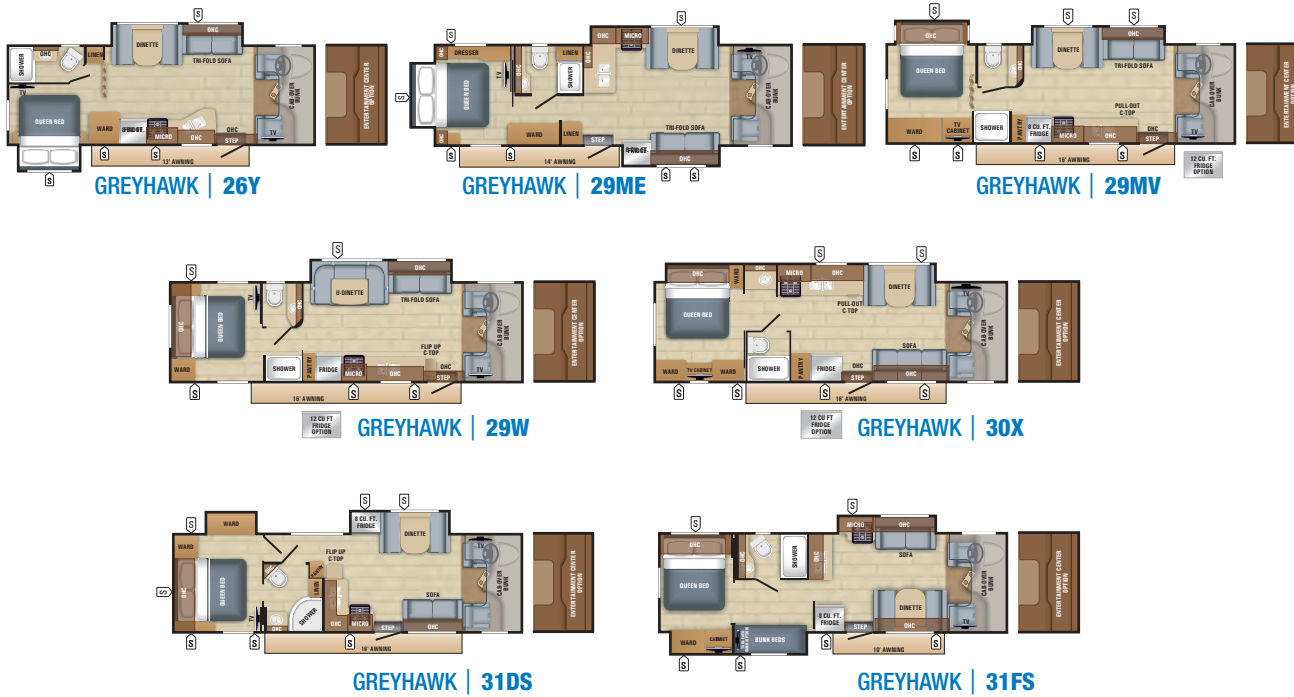

GREYHAWK FLOORPLANS