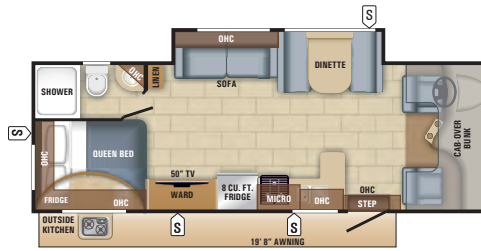

GLASS TILE KITCHEN BACKSPLASH

29KX BEDROOM

STAINLESS STEEL BATHROOM SINK

REDHAWK FLOORPLANS

REDHAWK | 22J (FORD® CHASSIS)

REDHAWK | 25R (FORD CHASSIS)

REDHAWK | 26X1 (CHEVROLET® CHASSIS)

REDHAWK | 26XD (FORD CHASSIS)