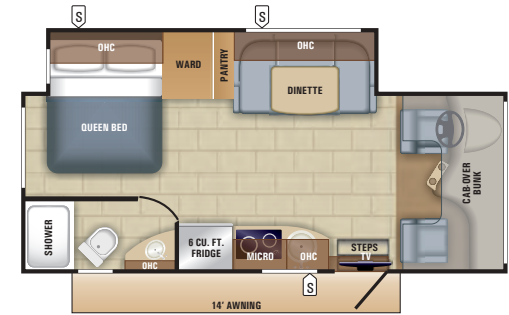

MELBOURNE FLOORPLANS

MELBOURNE | 24K

MELBOURNE | 24L

MELBOURNE PRESTIGE FLOORPLANS

MELBOURNE PRESTIGE | 24KP

MELBOURNE PRESTIGE | 24LP

MELBOURNE SPECS

MODELS		DIMENSIONS					TANKS (GALS.)		
MODEL	FLOORPLAN	EXTERIOR LENGTH	EXTERIOR WIDTH	EXTERIOR HEIGHT (WITH A/C)	INTERIOR HEIGHT	WHEEL BASE	FRESH WATER CAPACITY (INCLUDES WATER HEATER)	GREY WASTE WATER CAPACITY	BLACK WASTE WATER CAPACITY
MELBOURNE	24K	25' 2"	94"	11' 5"	83"	170"	49	32	32
MELBOURNE	24L	25' 2"	94"	11' 5"	83"	170"	49	32	32
MELBOURNE PRESTIGE	24KP	25' 2"	96"	10' 11"	80"	170.3"	49	31	31
MELBOURNE PRESTIGE	24LP	25' 2"	96"	10' 11"	80"	170.3"	49	31	31