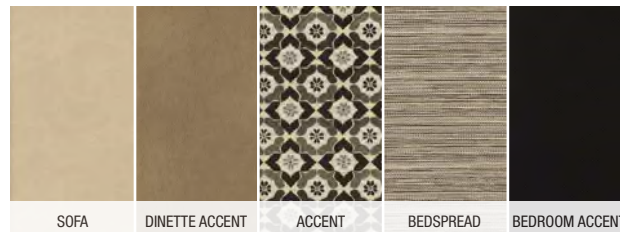

REDHAWK INTERIOR DÉCOR

ALBANY

CHAMBRAY

NANTUCKET

FEATURED FLOORPLAN: 29MV

GREYHAWK

FEATURE KEY: 1. High-intensity, recessed LED ceiling lights 2. Tri-fold sofa (select models) 3. Pullout countertop extension 4. Queen-size bed with bedspread