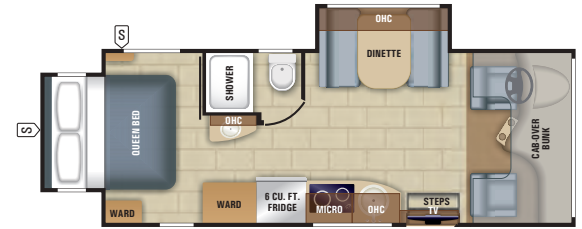

MELBOURNE FLOORPLANS

MELBOURNE | 24K

MELBOURNE | 24L

MELBOURNE PRESTIGE FLOORPLANS

MELBOURNE PRESTIGE | 24KP

MELBOURNE PRESTIGE | 24LP

MELBOURNE SPECS

MODELS		DIMENSIONS					TANKS (GALS.)		
MODEL	FLOORPLAN	EXTERIOR LENGTH	EXTERIOR WIDTH	EXTERIOR HEIGHT (WITH A/C)	INTERIOR HEIGHT	WHEEL BASE	FRESH WATER CAPACITY (INCLUDES WATER HEATER)	GREY WASTE WATER CAPACITY	BLACK WASTE WATER CAPACITY
MELBOURNE	24K	25' 2"	94"	11' 5"	83"	170"	49	32	32
MELBOURNE	24L	25' 2"	94"	11' 5"	83"	170"	49	32	32
MELBOURNE PRESTIGE	24KP	25' 2"	96"	10' 11"	80"	170.3"	49	31	31
MELBOURNE PRESTIGE	24LP	25' 2"	96"	10' 11"	80"	170.3"	49	31	31