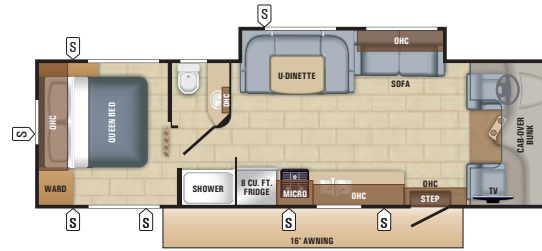

GLASS TILE KITCHEN BACKSPLASH

29KX BEDROOM

STAINLESS STEEL BATHROOM SINK

REDHAWK FLOORPLANS

REDHAWK | 22J (FORD® CHASSIS)

REDHAWK | 25R (FORD CHASSIS)

REDHAWK | 26X1 (CHEVROLET® CHASSIS)

REDHAWK | 26XD (FORD CHASSIS)