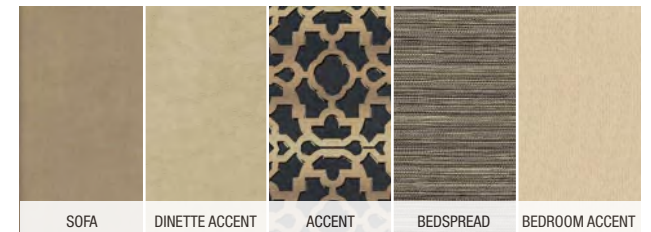

REDHAWK INTERIOR DÉCOR

ALBANY

CHAMBRAY

NANTUCKET

FEATURED FLOORPLAN: 29MV

GREYHAWK

FEATURE KEY: 1. High-intensity, recessed LED ceiling lights 2. Tri-fold sofa (select models) 3. Pullout countertop extension 4. Queen-size bed with bedspread